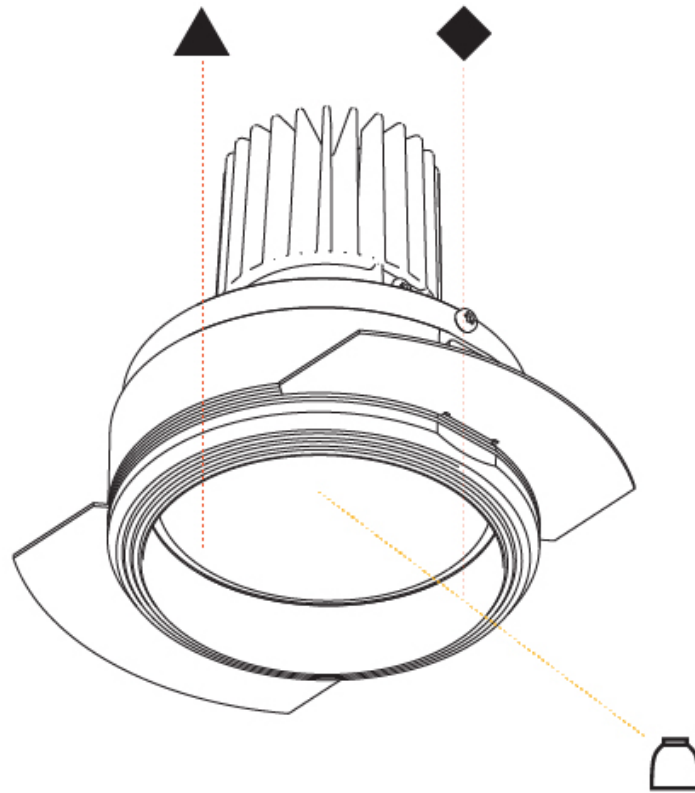

INVADER ADJUSTABLE TRIMLESS

A35525-

PROJECT	_____
TYPE	_____
SPECIFIER	_____
QUANTITY	_____
DATE	_____

A